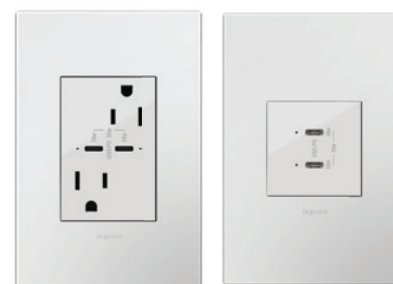

TAMPER-RESISTANT ULTRA-FAST PLUS POWER DELIVERY USB TYPE-C/C OUTLET, PLUS-SIZE | ARTRUSB15PD30W4
Maximize charging (up to 2x faster) with ultra-fast speed and advanced Power Delivery.

ULTRA-FAST PLUS POWER DELIVERY USB TYPE-C/C OUTLET MODULE | ARUSB30PDW4
Get future-proof charging that is up to 2X as fast, with this Power Delivery-enabled module featuring two USB Type-C ports.