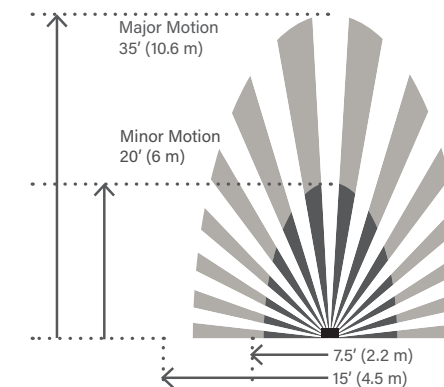

Note: Due to manufacturer variations and modifications, we are unable to ensure indefinite dimming compatibility with any bulb or fixture.

SensaSwitch® + SensaDimmer

SensaSwitches include passive infrared (PIR) sensor technology, automatically turning lights on or off when you enter or leave a room. The design features an innovative micro-movement sensor that allows you to also manually turn on lights with a soft touch of the finger. SensaSwitches are available in three models:

- Auto-ON/Auto-OFF: Automatically turns lights on when you enter a room and off when you leave. (Occupancy Sensor)
- Manual-ON/Auto-OFF: Allows you to turn lights on when you enter a room and automatically turns them off when you leave. (Vacancy Sensor)
- Manual-ON/Timer-OFF: Allows you to turn lights on when you enter a room and select a time for lights to turn off (options include 10, 20, 30, and 60 minutes). (Timer)

The SensaDimmer turns lights on when you enter a room and off when you leave, but can be adjusted to become Manual-ON/Auto-OFF if desired.

Now with lasting Microban® antimicrobial protection for cleaner, more durable devices.

Coverage Area

The Occupancy Sensor, Vacancy Sensor, and SensaDimmer each have a maximum coverage range of 180 degrees and a coverage area of 600 sq. ft. The sensor must have a clear and unobstructed view of the coverage area. Objects blocking the sensor's lens may prevent detection thereby causing the light to turn off even though someone is in the area. Windows, glass doors, and other transparent barriers will obstruct the sensor's view and prevent detection.

NAME	PART NUMBER	DESCRIPTION	COLOR/FINISH	RATING	COMPATIBLE LOADS	COMPLIANCE
SensaSwitch, Auto-ON/Auto-OFF	ASOS32W4 ASOS32M4 ASOS32G4	Single-pole/3-way. Time delay of 5-30 min. Occupancy Sensor (Must be paired with another SensaSwitch or SensaDimmer in 3-way applications)	White Magnesium Graphite	120V, 600W, 60 Hz, 1/6 Hp	All Loads	UL LISTED, RoHS
SensaSwitch, Manual-ON/Auto-OFF	ASVS12W4 ASVS12M4 ASVS12G4	Single-pole/3-way. Time delay of 5-30 min. Vacancy Sensor (Must be paired with another SensaSwitch or SensaDimmer in 3-way applications)	White Magnesium Graphite	120V, 600W, 60 Hz, 1/6 Hp	All Loads	UL LISTED, RoHS CA Title 24
SensaSwitch, Manual-ON/Timer-OFF	ASTM2W2 ASTM2M2 ASTM2G2	Single-pole/3-way. Time delay options include 10, 20, 30 or 60 min. (Must be paired with another SensaSwitch or SensaDimmer in 3-way applications)	White Magnesium Graphite	120V, 600W, 60 Hz, 1/6 Hp	All Loads	UL LISTED, RoHS
SensaDimmer, Auto-ON/Auto-OFF	ADSM703HW2 ADSM703HM2 ADSM703HG2	Single-pole/3-way. Time delay of 5-30 min. Dimming Occupancy Sensor (Must be paired with another SensaSwitch or SensaDimmer in 3-way applications)	White Magnesium Graphite	120V 700W	Incandescent, Halogen	UL LISTED, RoHS