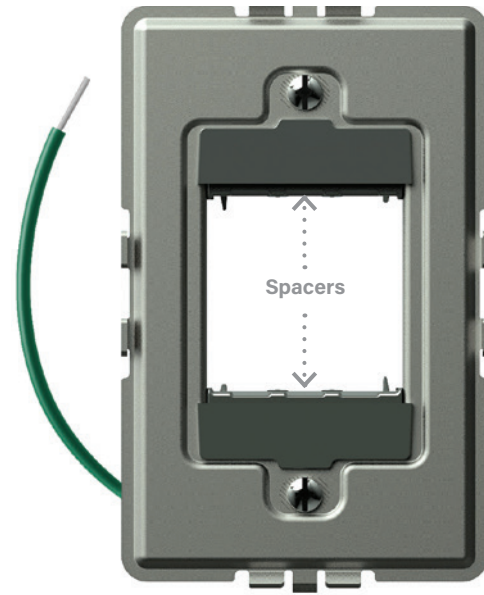

The adorne Frame System

The frame is the foundation upon which the adorne modular system is built. It is manufactured with high-strength galvanized metal and includes a ground wire.

Frames include plastic spacers. The spacers remain in place for devices with full size back bodies. They must be removed for devices with plus size back bodies, such as dimmers and GFCI outlets.

The frame completes the enclosure, providing a safe installation during the construction phase and allowing the wall plate to be installed at the end of the project.

Each frame includes a leaded ground that supports the full adorne system. Most switches, outlets and wall plates (including cast metals) are automatically grounded to the frame, saving time and ensuring a safe and reliable ground path.