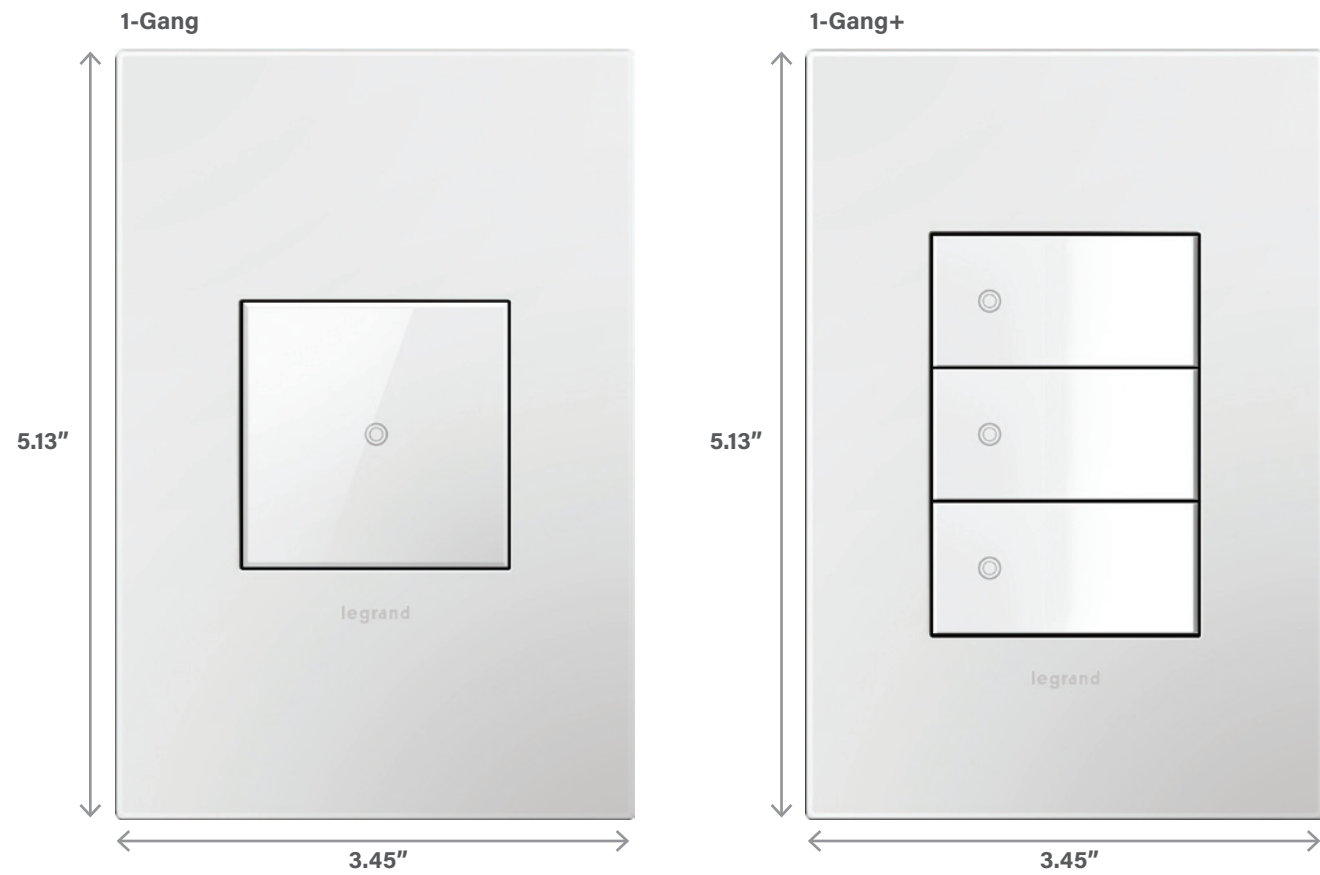

Wall Plates

Available in six gang sizes, adorne wall plates provide the perfect complement to adorne switches, dimmers, outlets and accessories. The collection includes a variety of finishes, from cast metals like Satin Nickel and Oil-Rubbed Bronze to real materials such as linen and wood. In addition, the collection includes a full offering of plastic plates in contemporary and classic colors, as well as three innovative Soft Touch finishes. Each wall plate is packaged with a mounting frame to enable easy installation when paired with a device. All plates are screwless and simply snap onto the included metal frame. See page 40 for more information on the adorne frame system.

All adorne wall plates are UL and ETL-approved. 5- and 6-Gang wall plates are not available in all colors.