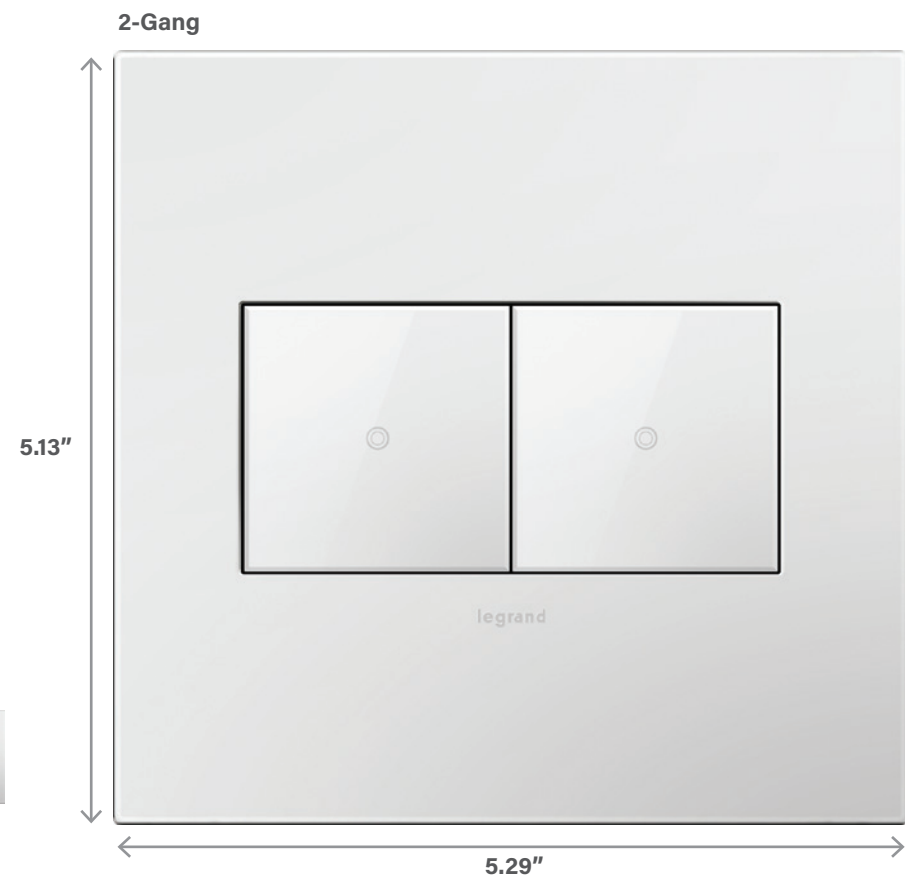

Wall Plates

Available in six gang sizes, adorne wall plates provide the perfect complement to adorne switches, dimmers, outlets and accessories. The collection includes a variety of finishes, from cast metals like Satin Nickel and Oil-Rubbed Bronze to real materials such as linen and wood. In addition, the collection includes a full offering of plastic plates in contemporary and classic colors, as well as three innovative Soft Touch finishes. Each wall plate is packaged with a mounting frame to enable easy installation when paired with a device. All plates are screwless and simply snap onto the included metal frame. See page 40 for more information on the adorne frame system.

All adorne wall plates are UL and ETL-approved. 5- and 6-Gang wall plates are not available in all colors.