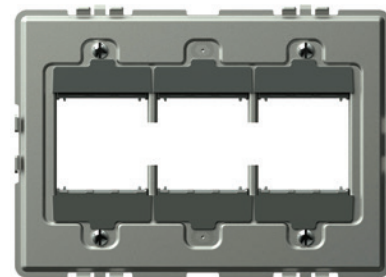

3-Gang with Spacers