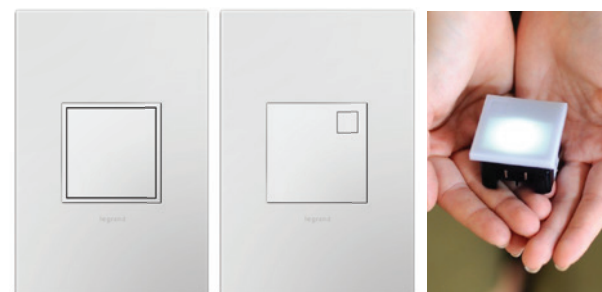

POP-OUT OUTLET | ARPTR151GW2

Pop it out to fit up-to-3 plugs simultaneously, then gently push back into the wall when not in use.

NIGHT LIGHT | AANLM24

Add built-in illumination for easier nighttime navigation.

PORTABLE NIGHT LIGHT/FLASHLIGHT | AARNL2

An in-wall night light that can be popped out for use as a flashlight.