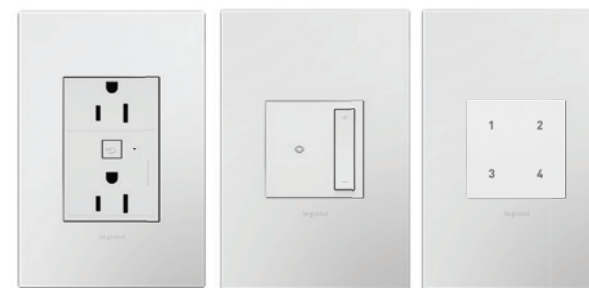

SMART OUTLET, PLUS-SIZE WITH NETATMO | WNAR153W1
Get advanced control of power from any smart device, from anywhere. One outlet is app-controlled, the other is always on. 15A and 20A versions available.

WIRELESS SMART DIMMER WITH NETATMO | WNAL63W1
Add to any wall or surface for easy 3-way dimming control. Battery-operated; no wiring required. Switch also available.

WIRELESS SMART SCENE CONTROLLER WITH NETATMO | WNACB40W1
Add to any wall or surface for one-tap control of four lighting scenes. Battery-operated; no wiring required.