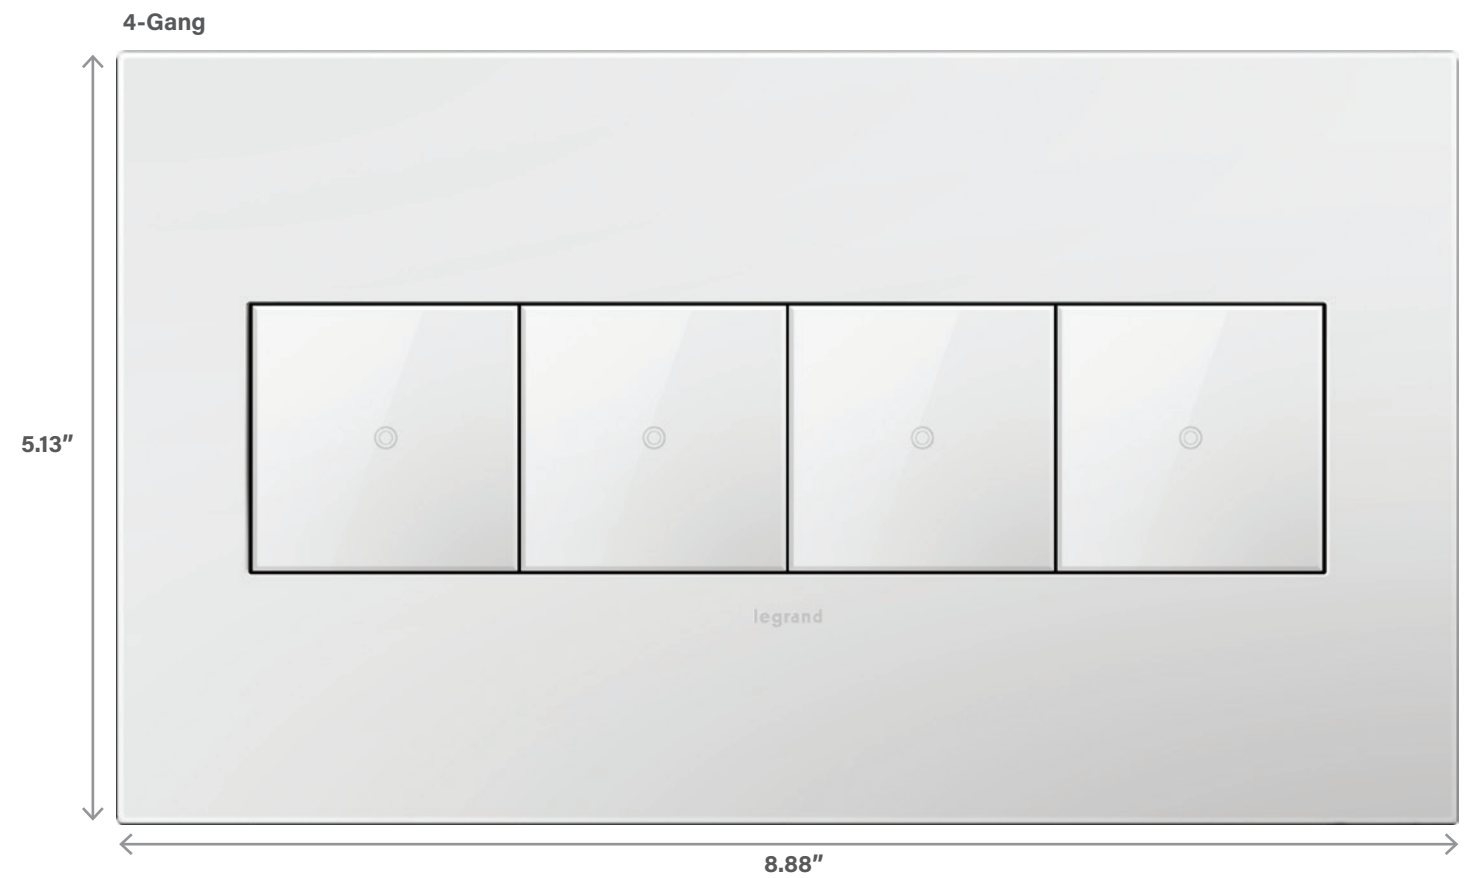

Wall Plates

Available in six gang sizes, adorne wall plates provide the perfect complement to adorne switches, dimmers, outlets and accessories. The collection includes a variety of finishes, from cast metals like Satin Nickel and Oil-Rubbed Bronze to real materials such as linen and wood. In addition, the collection includes a full offering of plastic plates in contemporary and classic colors, as well as three innovative Soft Touch finishes. Each wall plate is packaged with a mounting frame to enable easy installation when paired with a device. All plates are screwless and simply snap onto the included metal frame. See page 40 for more information on the adorne frame system.

All adorne wall plates are UL and ETL-approved. 5- and 6-Gang wall plates are not available in all colors.