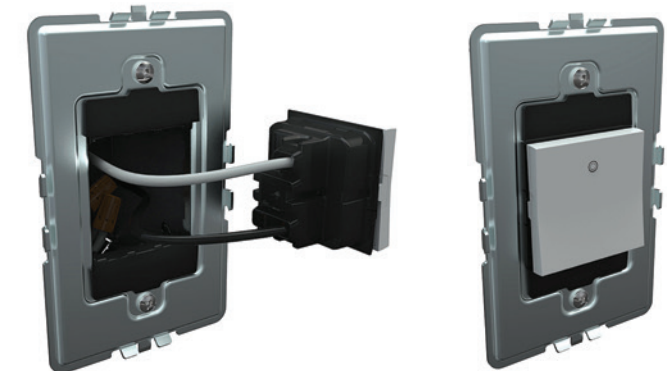

## The adorne Modular System

Complete versatility and unmatched flexibility

adorne fits in all existing NEMA-approved wallboxes.\*

\* Does not apply to Pop-Out Outlet.  
 \*\* Does not apply to Pop-Out Outlet, 20A Outlet, or 20A GFCI Outlet.

Devices simply snap into the frame from the front. During installation, screw the frame to the box, then pull the wires through the frame and wire the device. Then, simply snap the device into the frame.