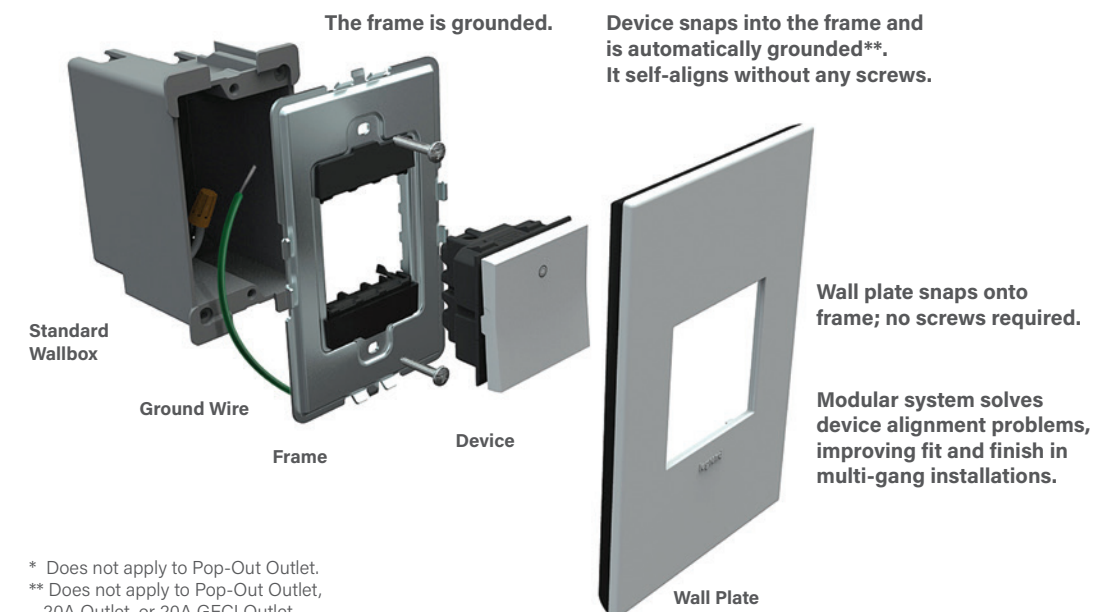

The adorne Modular System

Complete versatility and unmatched flexibility

adorne fits in all existing NEMA-approved wallboxes.*

* Does not apply to Pop-Out Outlet.
** Does not apply to Pop-Out Outlet, 20A Outlet, or 20A GFCI Outlet.

Devices simply snap into the frame from the front. During installation, screw the frame to the box, then pull the wires through the frame and wire the device. Then, simply snap the device into the frame.