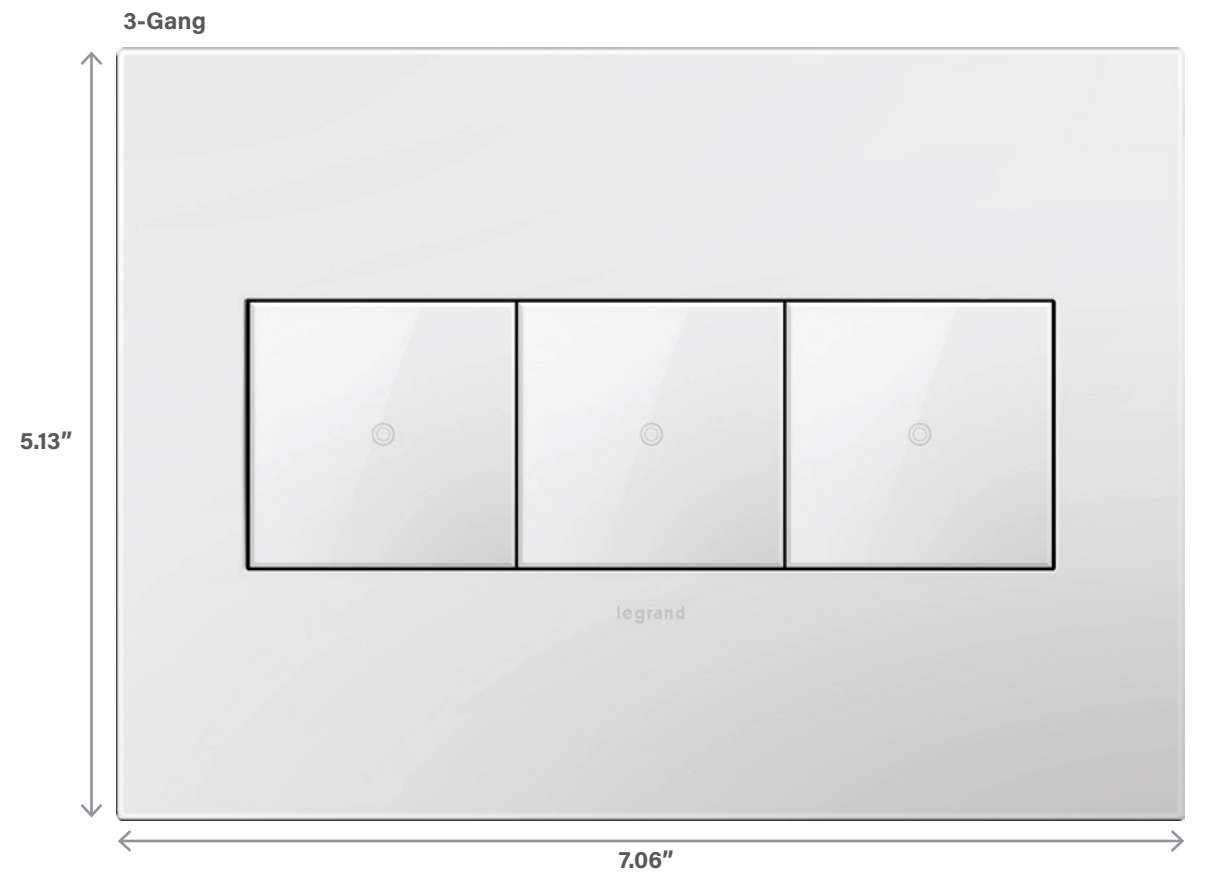

Wall Plates

Available in six gang sizes, adorne wall plates provide the perfect complement to adorne switches, dimmers, outlets and accessories. The collection includes a variety of finishes, from cast metals like Satin Nickel and Oil-Rubbed Bronze to real materials such as linen and wood. In addition, the collection includes a full offering of plastic plates in contemporary and classic colors, as well as three innovative Soft Touch finishes. Each wall plate is packaged with a mounting frame to enable easy installation when paired with a device. All plates are screwless and simply snap onto the included metal frame. See page 40 for more information on the adorne frame system.

All adorne wall plates are UL and ETL-approved. 5- and 6-Gang wall plates are not available in all colors.