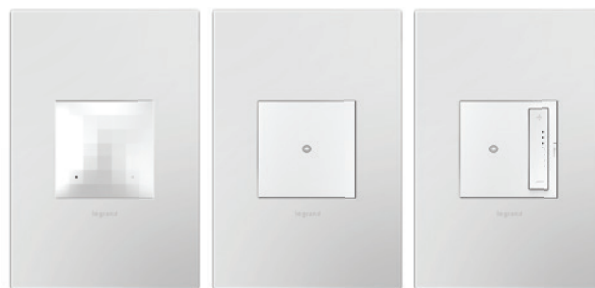

## adorne<sup>®</sup> WITH Netatmo

**SMART GATEWAY WITH NETATMO | WNAH1W1**  
Start here to create a robust, dedicated network for advanced smart control throughout an entire home. Required for all "with Netatmo" smart lighting solutions. Surface-mount version also available.