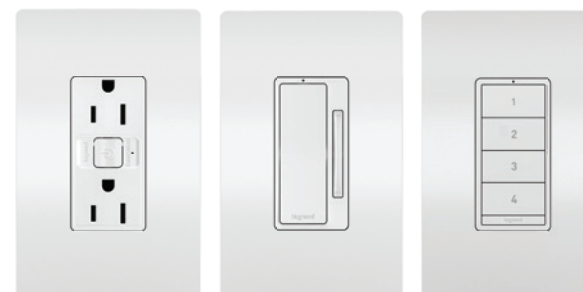

SMART OUTLET WITH NETATMO | WNRR15WH

Get advanced control of power from any smart device, from anywhere. One outlet is app-controlled, the other is always on. Requires Smart Gateway. 15A and 20A versions available.

WIRELESS SMART DIMMER WITH NETATMO | WNRL63WH

Add to any wall or surface for easy 3-way dimming control. Battery-operated; no wiring required. Switch also available.

WIRELESS SMART SCENE CONTROLLER WITH NETATMO | WNRCB40WH

Add to any wall or surface for one-tap control of four lighting scenes. Battery-operated; no wiring required.