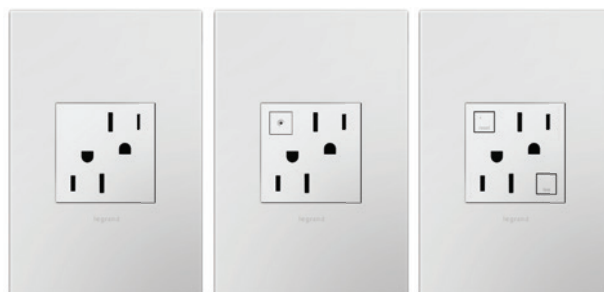

Outlets and Night Lights

TAMPER-RESISTANT OUTLET | ARTR152W4

Upgrade from a standard outlet with discreet tamper-resistance.

ENERGY-SAVING ON/OFF OUTLET | ARPS152W4

Add style, while reducing energy waste. Outlet can be shut off when not in use to avoid pulling power in standby mode.

TAMPER-RESISTANT SELF-TEST

GFCI OUTLET | AGFTR2152W4

Get superior safety and superior style. Protects against electrical shock caused by ground-faults.