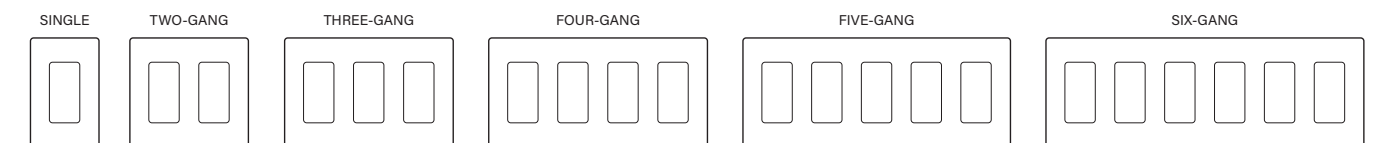

Screwless Wall Plates

How to build a better wall plate? Try clean lines and a low profile with no screws in sight.

NAME	GANGS	PART NUMBER	NAME	GANGS	PART NUMBER
Black 	1-Gang 2-Gang 3-Gang 4-Gang 5-Gang 6-Gang	RWP26BK RWP262BK RWP263BK RWP264BK RWP265BK RWP266BK	Ivory 	1-Gang 2-Gang 3-Gang 4-Gang 5-Gang 6-Gang	RWP26I RWP262I RWP263I RWP264I RWP265I RWP266I
Brown 	1-Gang 2-Gang 3-Gang 4-Gang 5-Gang 6-Gang	RWP26 RWP262 RWP263 RWP264 RWP265 RWP266	Light Almond 	1-Gang 2-Gang 3-Gang 4-Gang 5-Gang 6-Gang	RWP26LA RWP262LA RWP263LA RWP264LA RWP265LA RWP266LA
Gray 	1-Gang 2-Gang 3-Gang 4-Gang 5-Gang 6-Gang	RWP26GRY RWP262GRY RWP263GRY RWP264GRY RWP265GRY RWP266GRY	White 	1-Gang 2-Gang 3-Gang 4-Gang 5-Gang 6-Gang	RWP26W RWP262W RWP263W RWP264W RWP265W RWP266W

Metallic Screwless Wall Plates

NAME	GANGS	PART NUMBER	NAME	GANGS	PART NUMBER
Dark Bronze 	1-Gang 2-Gang 3-Gang 4-Gang 5-Gang 6-Gang	RWP26DBCC6 RWP262DBCC6 RWP263DBCC6 RWP264DB RWP265DB RWP266DB	Nickel 	1-Gang 2-Gang 3-Gang 4-Gang 5-Gang 6-Gang	RWP26NICC6 RWP262NICC6 RWP263NICC6 RWP264NI RWP265NI RWP266NI
Graphite 	1-Gang 2-Gang 3-Gang 4-Gang 5-Gang 6-Gang	RWP26GCC6 RWP262GCC6 RWP263GCC6 RWP264CC6 RWP265G RWP266G