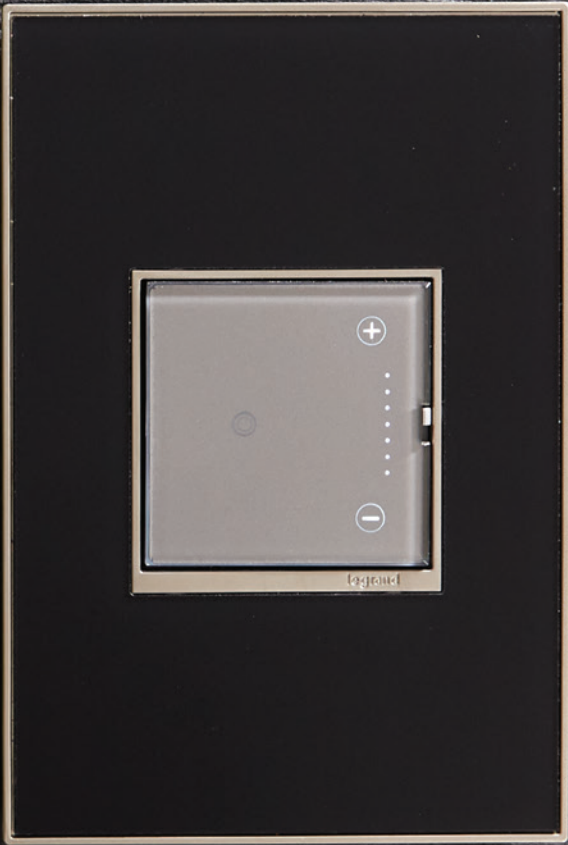

Dimmers & Switches

TURN ON PEACE OF MIND.

Designer dimmers and switches from the adorne® Collection now feature Microban® antimicrobial protection, helping to guard against odor, stains and deterioration for **99.9% cleaner** and more durable devices.

- Helps prevent the growth of microorganisms and damaging bacteria at the cellular level
- Offers continuous protection for the entire lifetime of the product
- Preserves the elevated style of adorne® devices with invisible protection that's smooth to the touch

LEARN MORE AT LEGRAND.US/MICROBAN

SOFTAP® TRU-UNIVERSAL DIMMER | ADTP703TUW4
This dimmer self-calibrates to work with virtually any 120V dimmable bulb or fixture (excludes 0-10V). Turn lights on/off with a light push action.

PADDLE LED/CFL DIMMER | ADPD453LW2
Upgrade from a standard switch or dimmer to turn lights on/off with an easy up-or-down action, or use the slider to adjust light level.

PADDLE FAN SPEED CONTROL | AAFN4S16AW4
Adjust fan speed with modern style.